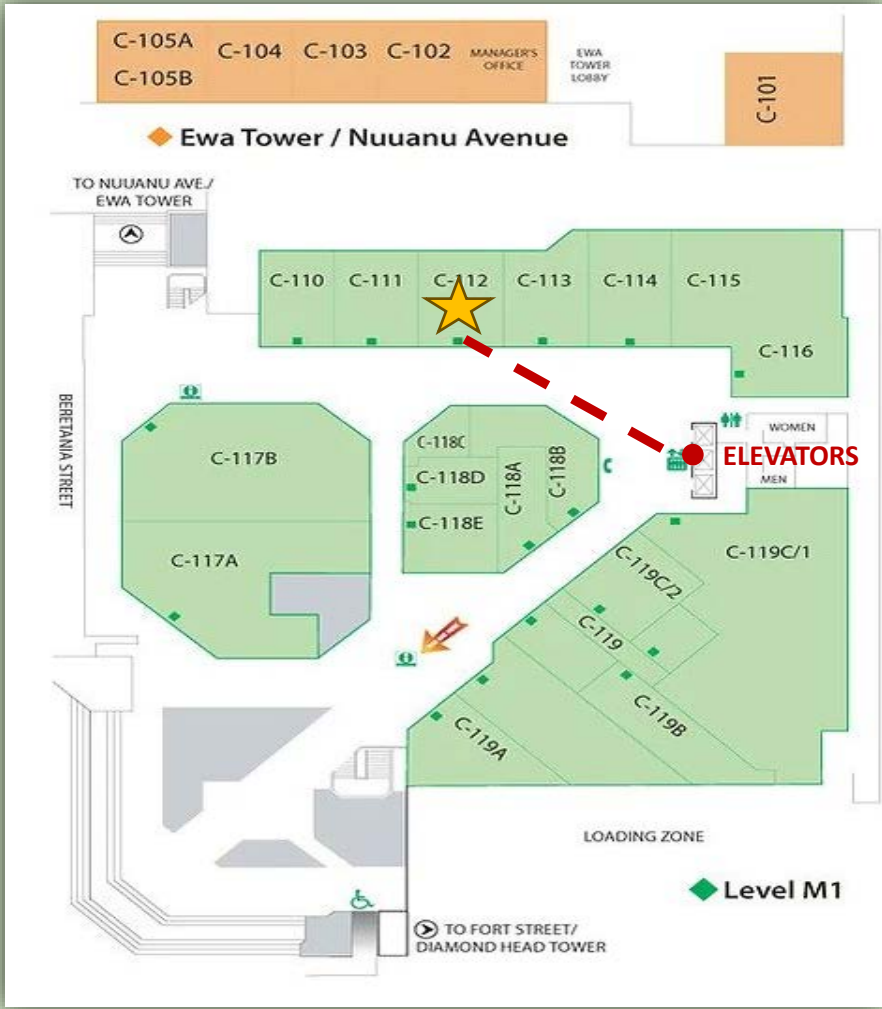

50 S. BERETANIA ST., STE C-112 | HONOLULU, HI 96813
kukuihub.com | jphayakoun@talenthrolutions.com | 808-203-4975

KUKUI HUB—PARKING MAP (MUNICIPAL)

Located off South Kukui Street, you will find a Public Parking lot owned by the City & County of Honolulu. This parking garage is open daily from 6 a.m. to 12 a.m. and is managed by Pro Park. If you have any questions, they can be reached at 808-509-8600. Please remember the maximum height for the garage is 6 feet.

Entrance on South Kukui St.

1. Upon entering the parking lot, drive down the ramp to park.
2. Once parked, walk up the ramp and continue straight until you pass two yellow pillars. From there, turn right and continue walking until you reach the elevators.

3. Take the elevator to M1 and it will take you to the first floor.
4. When you get out of the elevators, walk towards the right side. You will see a picture of the Kukui Plant.

WE'RE HERE! 
SUITE C-112